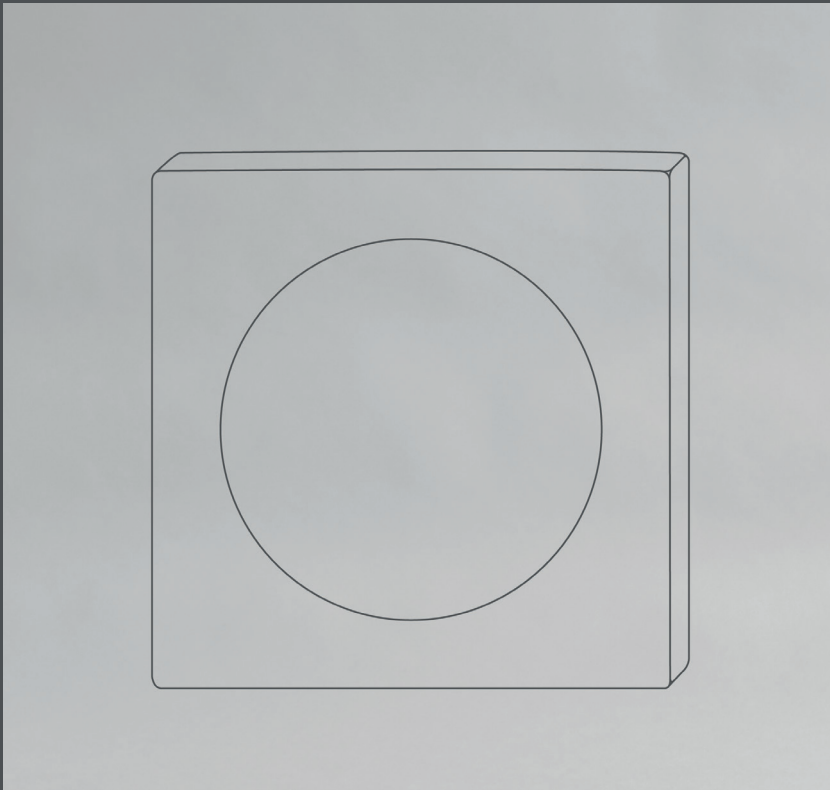

## SCULPT ART VOID

The Sculpt Wall collection is a series of reliefs for hanging on the wall as pure artistic intentions.

The sculptural pieces pull their inspiration from brutalist architecture details, design history and concrete as a surface and material in American Minimalist art of the 1960s.

Each piece is handmade from a sustainable concrete-like material of recycled newspapers, sand, and chalk powder, combining artistic work with sustainable production methods.

The Sculpt Wall series are available in different shapes and sizes and can easily be hung on a wall with screws and brackets on the backside.

Designed by Kristian Sofus Hansen & Tommy Hyldahl.

Product no: 213009

Type: Wall Art - Indoor

Colour: Dark Grey

Material: Sustainable Paper Mass

Care instructions:  
Use a soft dry cloth to clean the product.  
Do not use household cleaners.

Dimensions: L58 / W4 / H58 CM

Country of origin: IN

Product weight: 6,00 Kg

Packaging:  
Dimensions: L70 / W73 / H13,5 CM  
Total weight incl. product: 8,00 Kg  
Number of parcels: 1  
Material: Brown cardboard